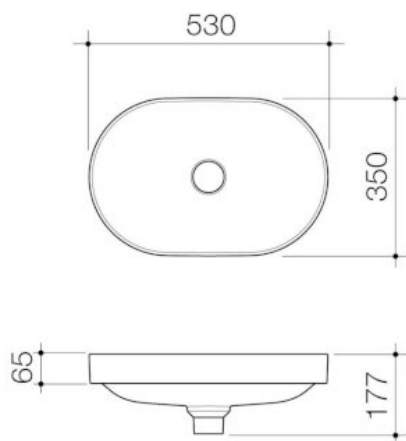

## Liano II 530mm Pill Inset Basin – White

Model Number : 852700W

### PRODUCT DESCRIPTION

The Liano II Basin range is a collection of fashionable basins that allow you to select a style and colour finish to suit your own personal taste, but also deliver to your functional needs. Available in popular round and pill shapes with contemporary thin rim design and in a range of matte colour finishes, the Liano II basin range is the collection you need to make a statement in your bathroom. Optional pop-up plug & wastes and new dress rings are available in Chrome, Matte Black, PVD Brushed Nickel, PVD Brushed Brass and PVD Gunmetal to match with Liano II tapware.

### PRODUCT FEATURES

- \*\*Available from November 2021
- Crafted from highly durable fine fire clay
- Thin rim design for a contemporary look
- Smooth stain-resistant surface
- Available in gloss white, matte black and matte white finishes
- Other matte finishes in green, grey, pink and speckled are available as special order
- For round shape see codes 852400–
- Also available in 0 tap hole (codes 853100–) and 1 tap hole (code 853110–) 600mm–wide versions
- 10.3L bowl capacity
- Non–overflow only
- Australian designed and engineered
- 20–year warranty
- Basins are supplied with ceramic pop–up waste plugs in matching colours, also compatible with Urbane II metallic basin pop–up plugs and wastes (codes 687330–)
- Match with Liano II tapware, or full Urbane II bathroom collection
- Elevate the look with Liano II metal dress rings in matching finishes with tapware (codes 687034–, sold separately)